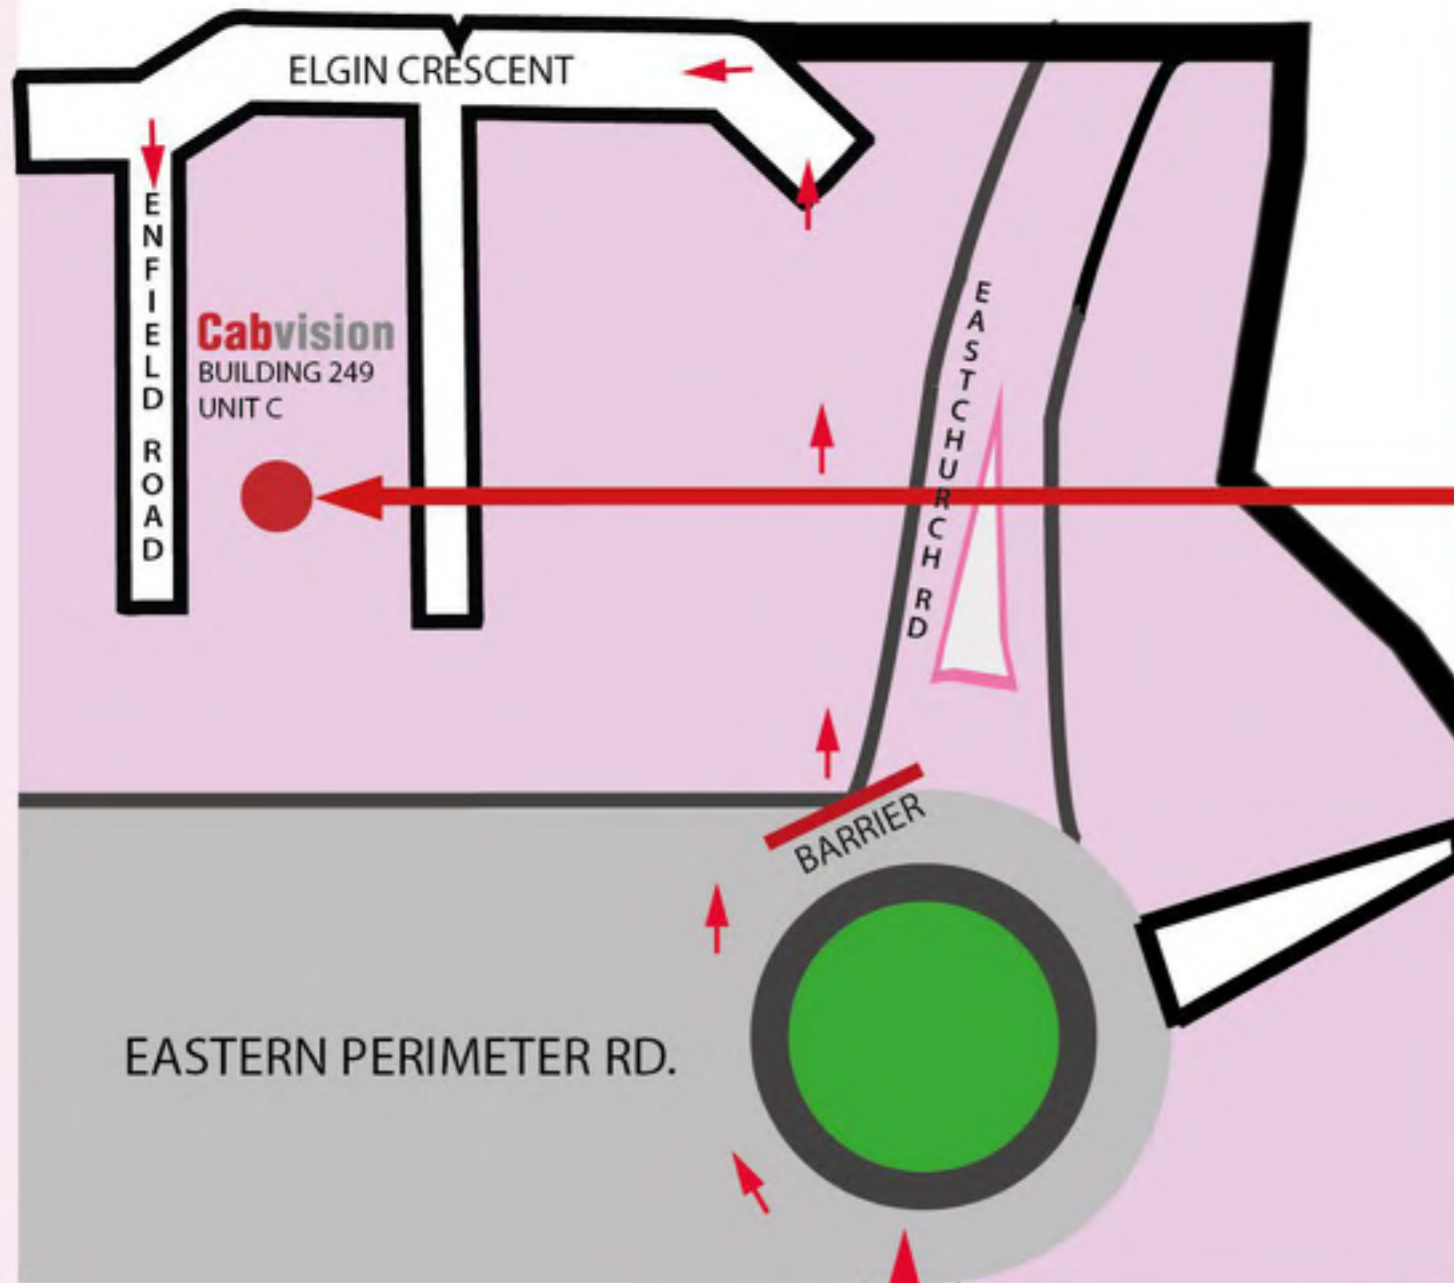

Cabvision

WE ARE HERE

Building 249, Unit C
Enfield road
Eastern Business Park
Eastern Perimeter Road
London TW6 2RX.

2 minutes & 3 easy steps to Cabvision Heathrow

1. 1 · Left out of the Feeder Park
2. 2 · Follow the North Perimeter Road to roundabout
3. 3 · Straight across the roundabout and through the barrier

@cabvisiontaxi Tel · 020 7655 6970