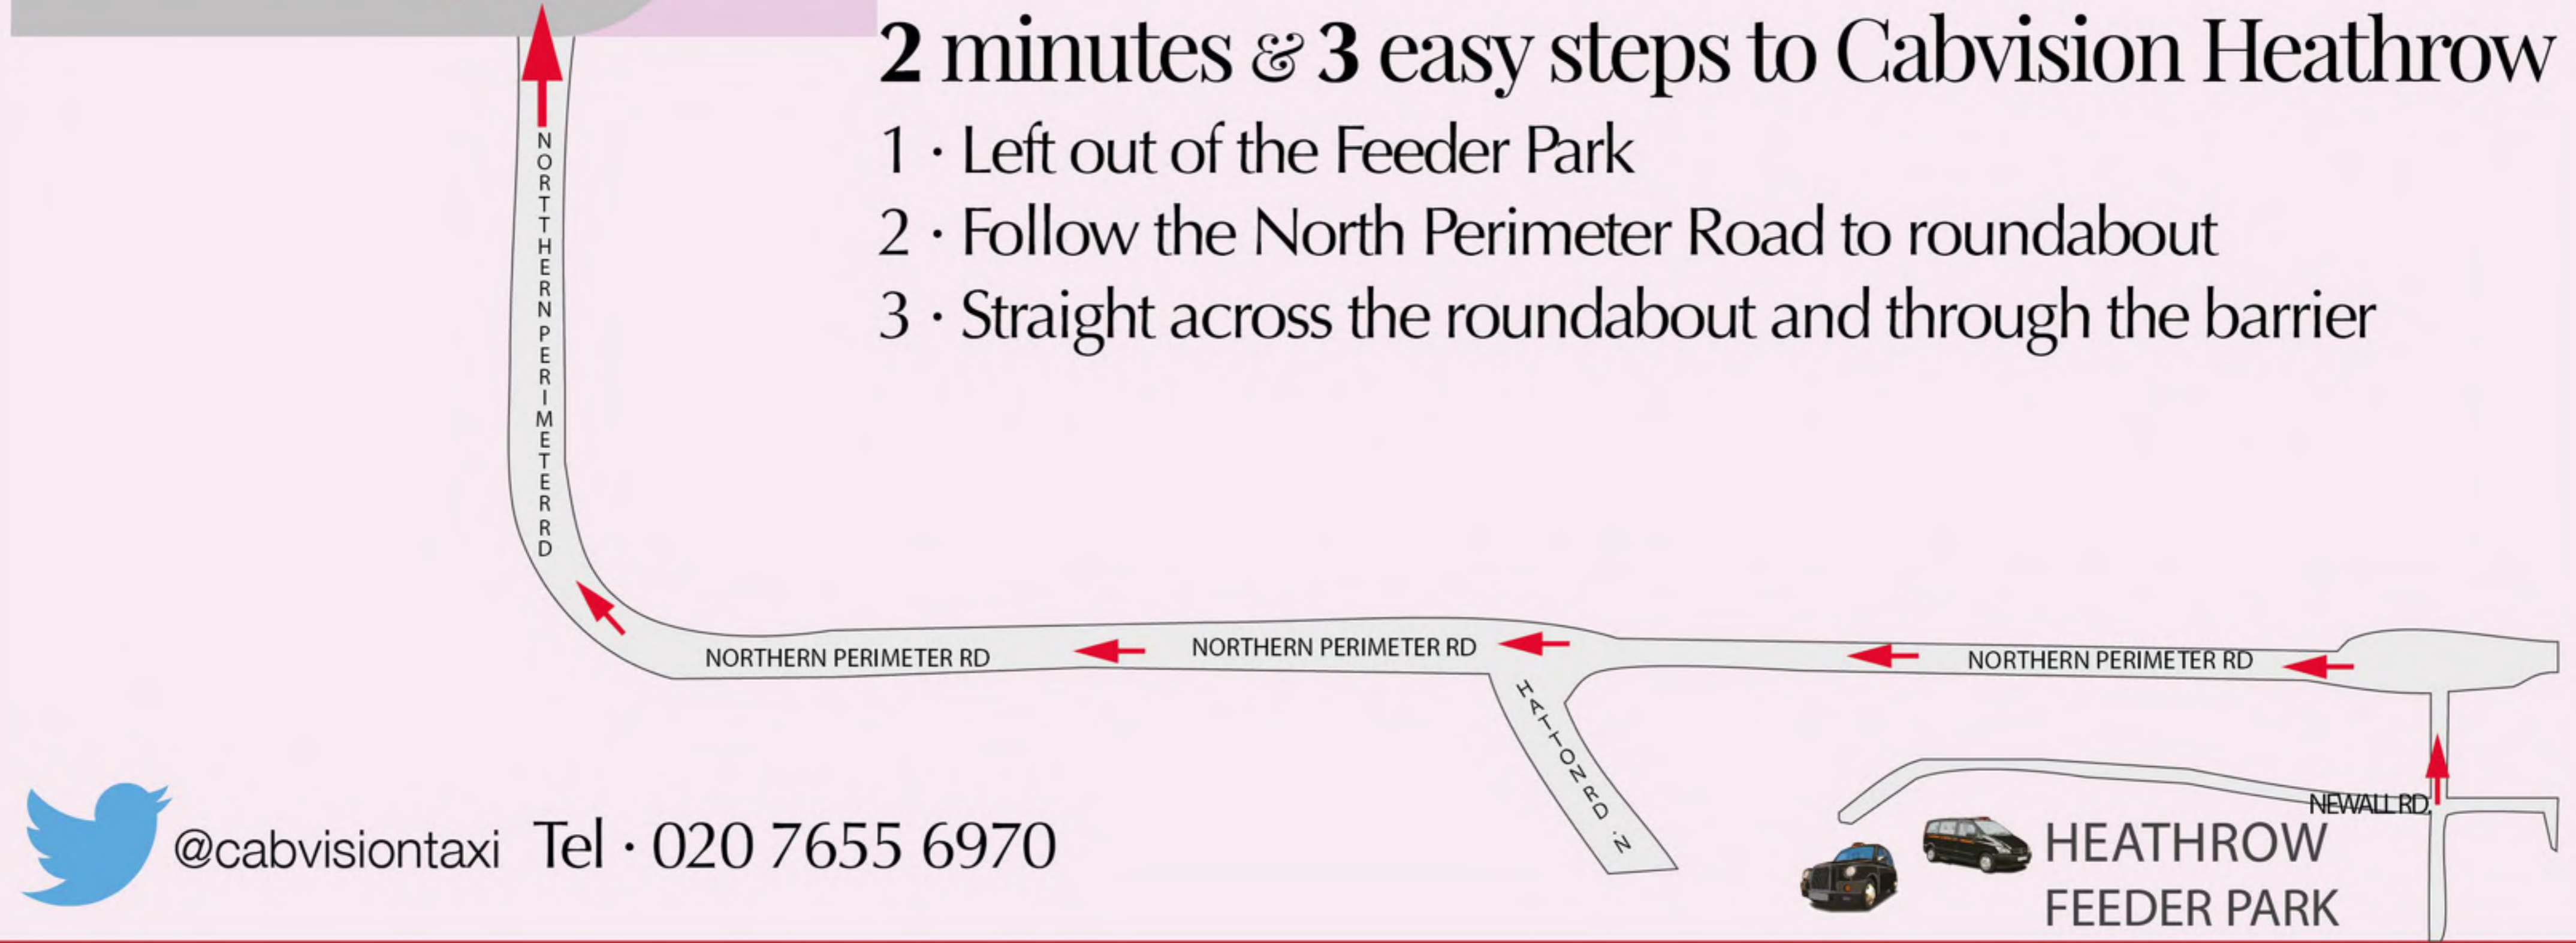

## 2 minutes & 3 easy steps to Cabvision Heathrow

- 1 · Left out of the Feeder Park
- 2 · Follow the North Perimeter Road to roundabout
- 3 · Straight across the roundabout and through the barrier

@cabvisiontaxi Tel · 020 7655 6970